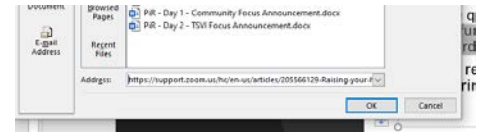

Paste in the **Address** edit field.

Step
5

OR

Press **ALT + E** to move to the **Address** edit.

Type or paste in the web address.

Select the **OK button** to close the dialog box.

OR

Step
6

Press **ENTER** to select the **OK button** and close the dialog box, or press **TAB** to move to the **OK button** and **SPACE** to select it.

1. presenter when there is a break for questions.
2. For live questions, please use the ["raise hand" function in Zoom by clicking or using keyboard shortcuts.](#)
   - Please remain muted unless asking or answering a question.

There is now a link in the document that is descriptive and opens the web address when selected.