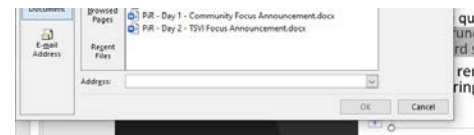

Creating Meaningful Link Text in Microsoft PowerPoint

Step 1 If you have already created a link consisting of a URL (web address) in the document, select it and delete or cut the address.

presenter when there is a break for questions.

- For live questions, please use the "raise hand" function in Zoom. Please see <https://support.zoom.us/hc/en-us/articles/205566129-Raising-your-hand-in-a-webinar>
- Please remain muted unless asking or answering a question.

Step 2 Replace the web address with text that describes where the link will lead and then select this text.

presenter when there is a break for questions.

- For live questions, please use the "raise hand" function in Zoom by clicking or using keyboard shortcuts.
- Please remain muted unless asking or answering a question.

Step 3 **Right-click** to open the context menu.

OR

Press the **APPLICATION** key or **SHIFT + F10** to open the context menu.

presenter when there is a break for questions.

Step 4 Select **Link** to open the **Insert Hyperlink** dialog box.

OR

Press **I** to select **Link** and press **I** again to open the **Insert Hyperlink** dialog box.